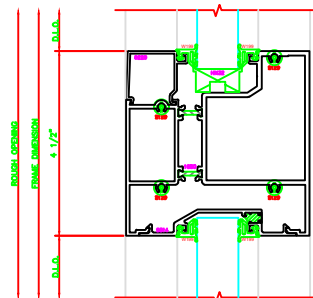

622 15° TO 30° INSIDE ADJ. VERT.
403 SCREWPLANE

625 15° TO 30° OUTSIDE ADJ. VERT.
403 SCREWPLANE

623 23° OUTSIDE VERT.
403 SCREWPLANE

621 0° TO 15° OUTSIDE ADJ. VERT.
403 SCREWPLANE

607 0° TO 15° INSIDE ADJUSTABLE DEG. VERT.
403 SCREWPLANE

627 15° TO 23° INSIDE ADJ. VERT.
403 SCREWPLANE

507 O.G. HORZ.
403 SCREWPLANE

202 O.G. SILL
403 SCREWPLANE

205 LG. SILL
403 SCREWPLANE