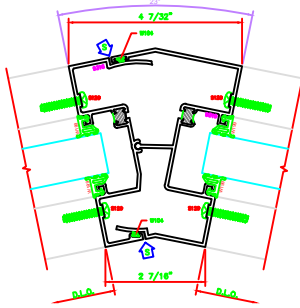

622 15° TO 30° INSIDE ADJ. VERT.
403 SCREWPLANE

625 15° TO 30° OUTSIDE ADJ. VERT.
403 SCREWPLANE

623 23° OUTSIDE VERT.
403 SCREWPLANE

621 0° TO 15° OUTSIDE ADJ. VERT.
403 SCREWPLANE

607 0° TO 15° INSIDE ADJUSTABLE DEG. VERT.
403 SCREWPLANE

627 15° TO 23° INSIDE ADJ. VERT.
403 SCREWPLANE

507 O.G. HORZ.
403 SCREWPLANE

202 O.G. SILL
403 SCREWPLANE

205 LG. SILL
403 SCREWPLANE