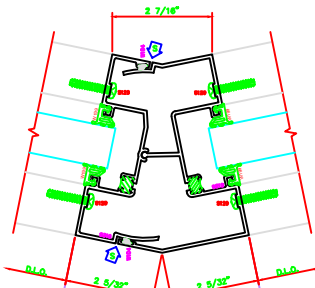

622 15° TO 30° INSIDE ADJ. VERT.
403 SCREWPLANE

625 15° TO 30° OUTSIDE ADJ. VERT.
403 SCREWPLANE

623 23° OUTSIDE VERT.
403 SCREWPLANE

621 0° TO 15° OUTSIDE ADJ. VERT.
403 SCREWPLANE

607 0° TO 15° INSIDE ADJUSTABLE DEG. VERT.
403 SCREWPLANE

627 15° TO 23° INSIDE ADJ. VERT.
403 SCREWPLANE

507 O.G. HORZ.
403 SCREWPLANE

202 O.G. SILL
403 SCREWPLANE

205 LG. SILL
403 SCREWPLANE