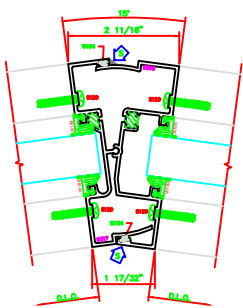

622 15° TO 30° INSIDE ADJ. VERT.
403 SCREWPLANE

625 15° TO 30° OUTSIDE ADJ. VERT.
403 SCREWPLANE

623 23° OUTSIDE VERT.
403 SCREWPLANE

621 0° TO 15° OUTSIDE ADJ. VERT.
403 SCREWPLANE

607 0° TO 15° INSIDE ADJUSTABLE DEG. VERT.
403 SCREWPLANE

627 15° TO 23° INSIDE ADJ. VERT.
403 SCREWPLANE

507 O.G. HORZ.
403 SCREWPLANE

202 O.G. SILL
403 SCREWPLANE

205 LG. SILL
403 SCREWPLANE