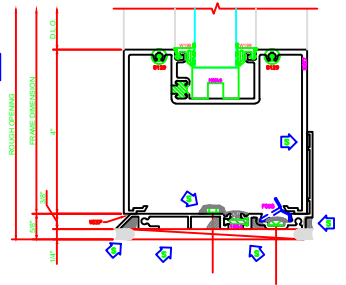

622 15° TO 30° INSIDE ADJ. VERT.
403 SCREWPLANE

625 15° TO 30° OUTSIDE ADJ. VERT.
403 SCREWPLANE

623 23° OUTSIDE VERT.
403 SCREWPLANE

621 0° TO 15° OUTSIDE ADJ. VERT.
403 SCREWPLANE

607 0° TO 15° INSIDE ADJUSTABLE DEG. VERT.
403 SCREWPLANE

627 15° TO 23° INSIDE ADJ. VERT.
403 SCREWPLANE

507 O.G. HORZ.
403 SCREWPLANE

202 O.G. SILL
403 SCREWPLANE

205 LG. SILL
403 SCREWPLANE