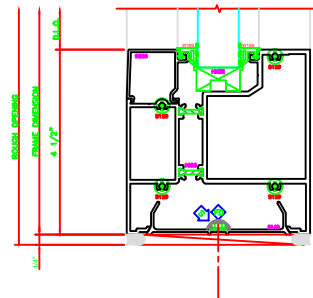

622 15° TO 30° INSIDE ADJ. VERT.
403 SCREWPLANE

625 15° TO 30° OUTSIDE ADJ. VERT.
403 SCREWPLANE

623 23° OUTSIDE VERT.
403 SCREWPLANE

621 0° TO 15° OUTSIDE ADJ. VERT.
403 SCREWPLANE

607 0° TO 15° INSIDE ADJUSTABLE DEG. VERT.
403 SCREWPLANE

627 15° TO 23° INSIDE ADJ. VERT.
403 SCREWPLANE

507 O.G. HORZ.
403 SCREWPLANE

202 O.G. SILL
403 SCREWPLANE

205 LG. SILL
403 SCREWPLANE