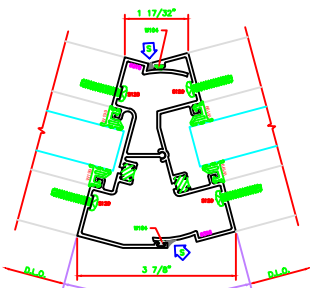

622 15° TO 30° INSIDE ADJ. VERT.
403 SCREWPLANE

625 15° TO 30° OUTSIDE ADJ. VERT.
403 SCREWPLANE

623 23° OUTSIDE VERT.
403 SCREWPLANE

621 0° TO 15° OUTSIDE ADJ. VERT.
403 SCREWPLANE

607 0° TO 15° INSIDE ADJUSTABLE DEG. VERT.
403 SCREWPLANE

627 15° TO 23° INSIDE ADJ. VERT.
403 SCREWPLANE

507 O.G. HORZ.
403 SCREWPLANE

202 O.G. SILL
403 SCREWPLANE

205 LG. SILL
403 SCREWPLANE