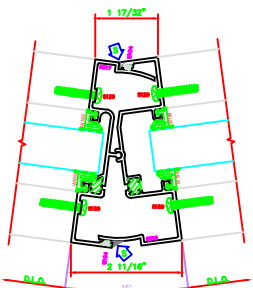

622 15° TO 30° INSIDE ADJ. VERT.
403 SCREWPLANE

625 15° TO 30° OUTSIDE ADJ. VERT.
403 SCREWPLANE

623 23° OUTSIDE VERT.
403 SCREWPLANE

621 0° TO 15° OUTSIDE ADJ. VERT.
403 SCREWPLANE

607 0° TO 15° INSIDE ADJUSTABLE DEG. VERT.
403 SCREWPLANE

627 15° TO 23° INSIDE ADJ. VERT.
403 SCREWPLANE

507 O.G. HORZ.
403 SCREWPLANE

202 O.G. SILL
403 SCREWPLANE

205 LG. SILL
403 SCREWPLANE