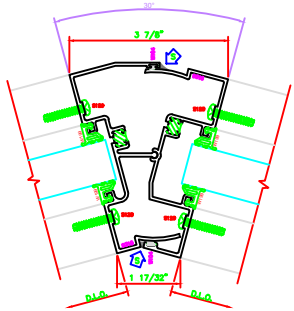

622 15° TO 30° INSIDE ADJ. VERT.
403 SCREWPLANE

625 15° TO 30° OUTSIDE ADJ. VERT.
403 SCREWPLANE

623 23° OUTSIDE VERT.
403 SCREWPLANE

621 0° TO 15° OUTSIDE ADJ. VERT.
403 SCREWPLANE

607 0° TO 15° INSIDE ADJUSTABLE DEG. VERT.
403 SCREWPLANE

627 15° TO 23° INSIDE ADJ. VERT.
403 SCREWPLANE

507 O.G. HORZ.
403 SCREWPLANE

202 O.G. SILL
403 SCREWPLANE

205 LG. SILL
403 SCREWPLANE